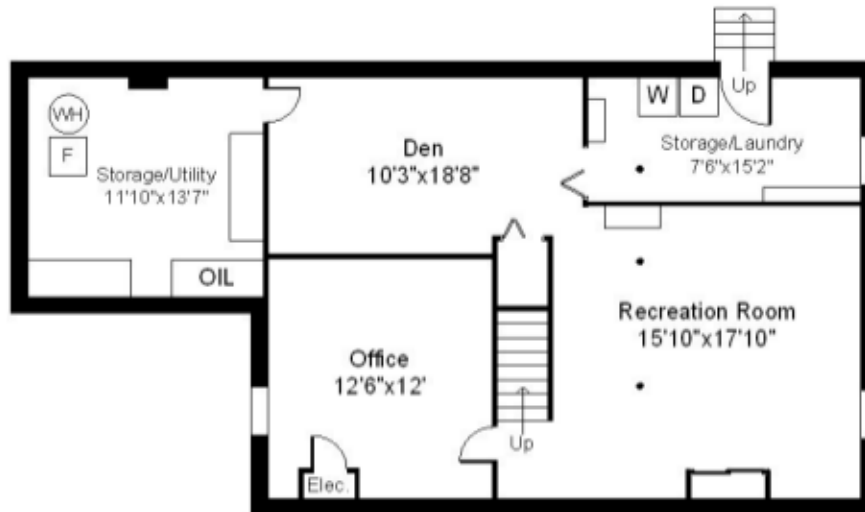

Second Floor Plan

Lower Level Plan

52 Rolling Acres Drive  
Cumberland, RI 02864

2

Completed: April 2017

Note: Dimensions are not guaranteed and are provided for informational purposes only. Individual room dimensions are not used to calculate overall square footage.

**NATIONAL**  
FLOOR PLANS  
& PHOTOGRAPHY  
(800) 328-0217